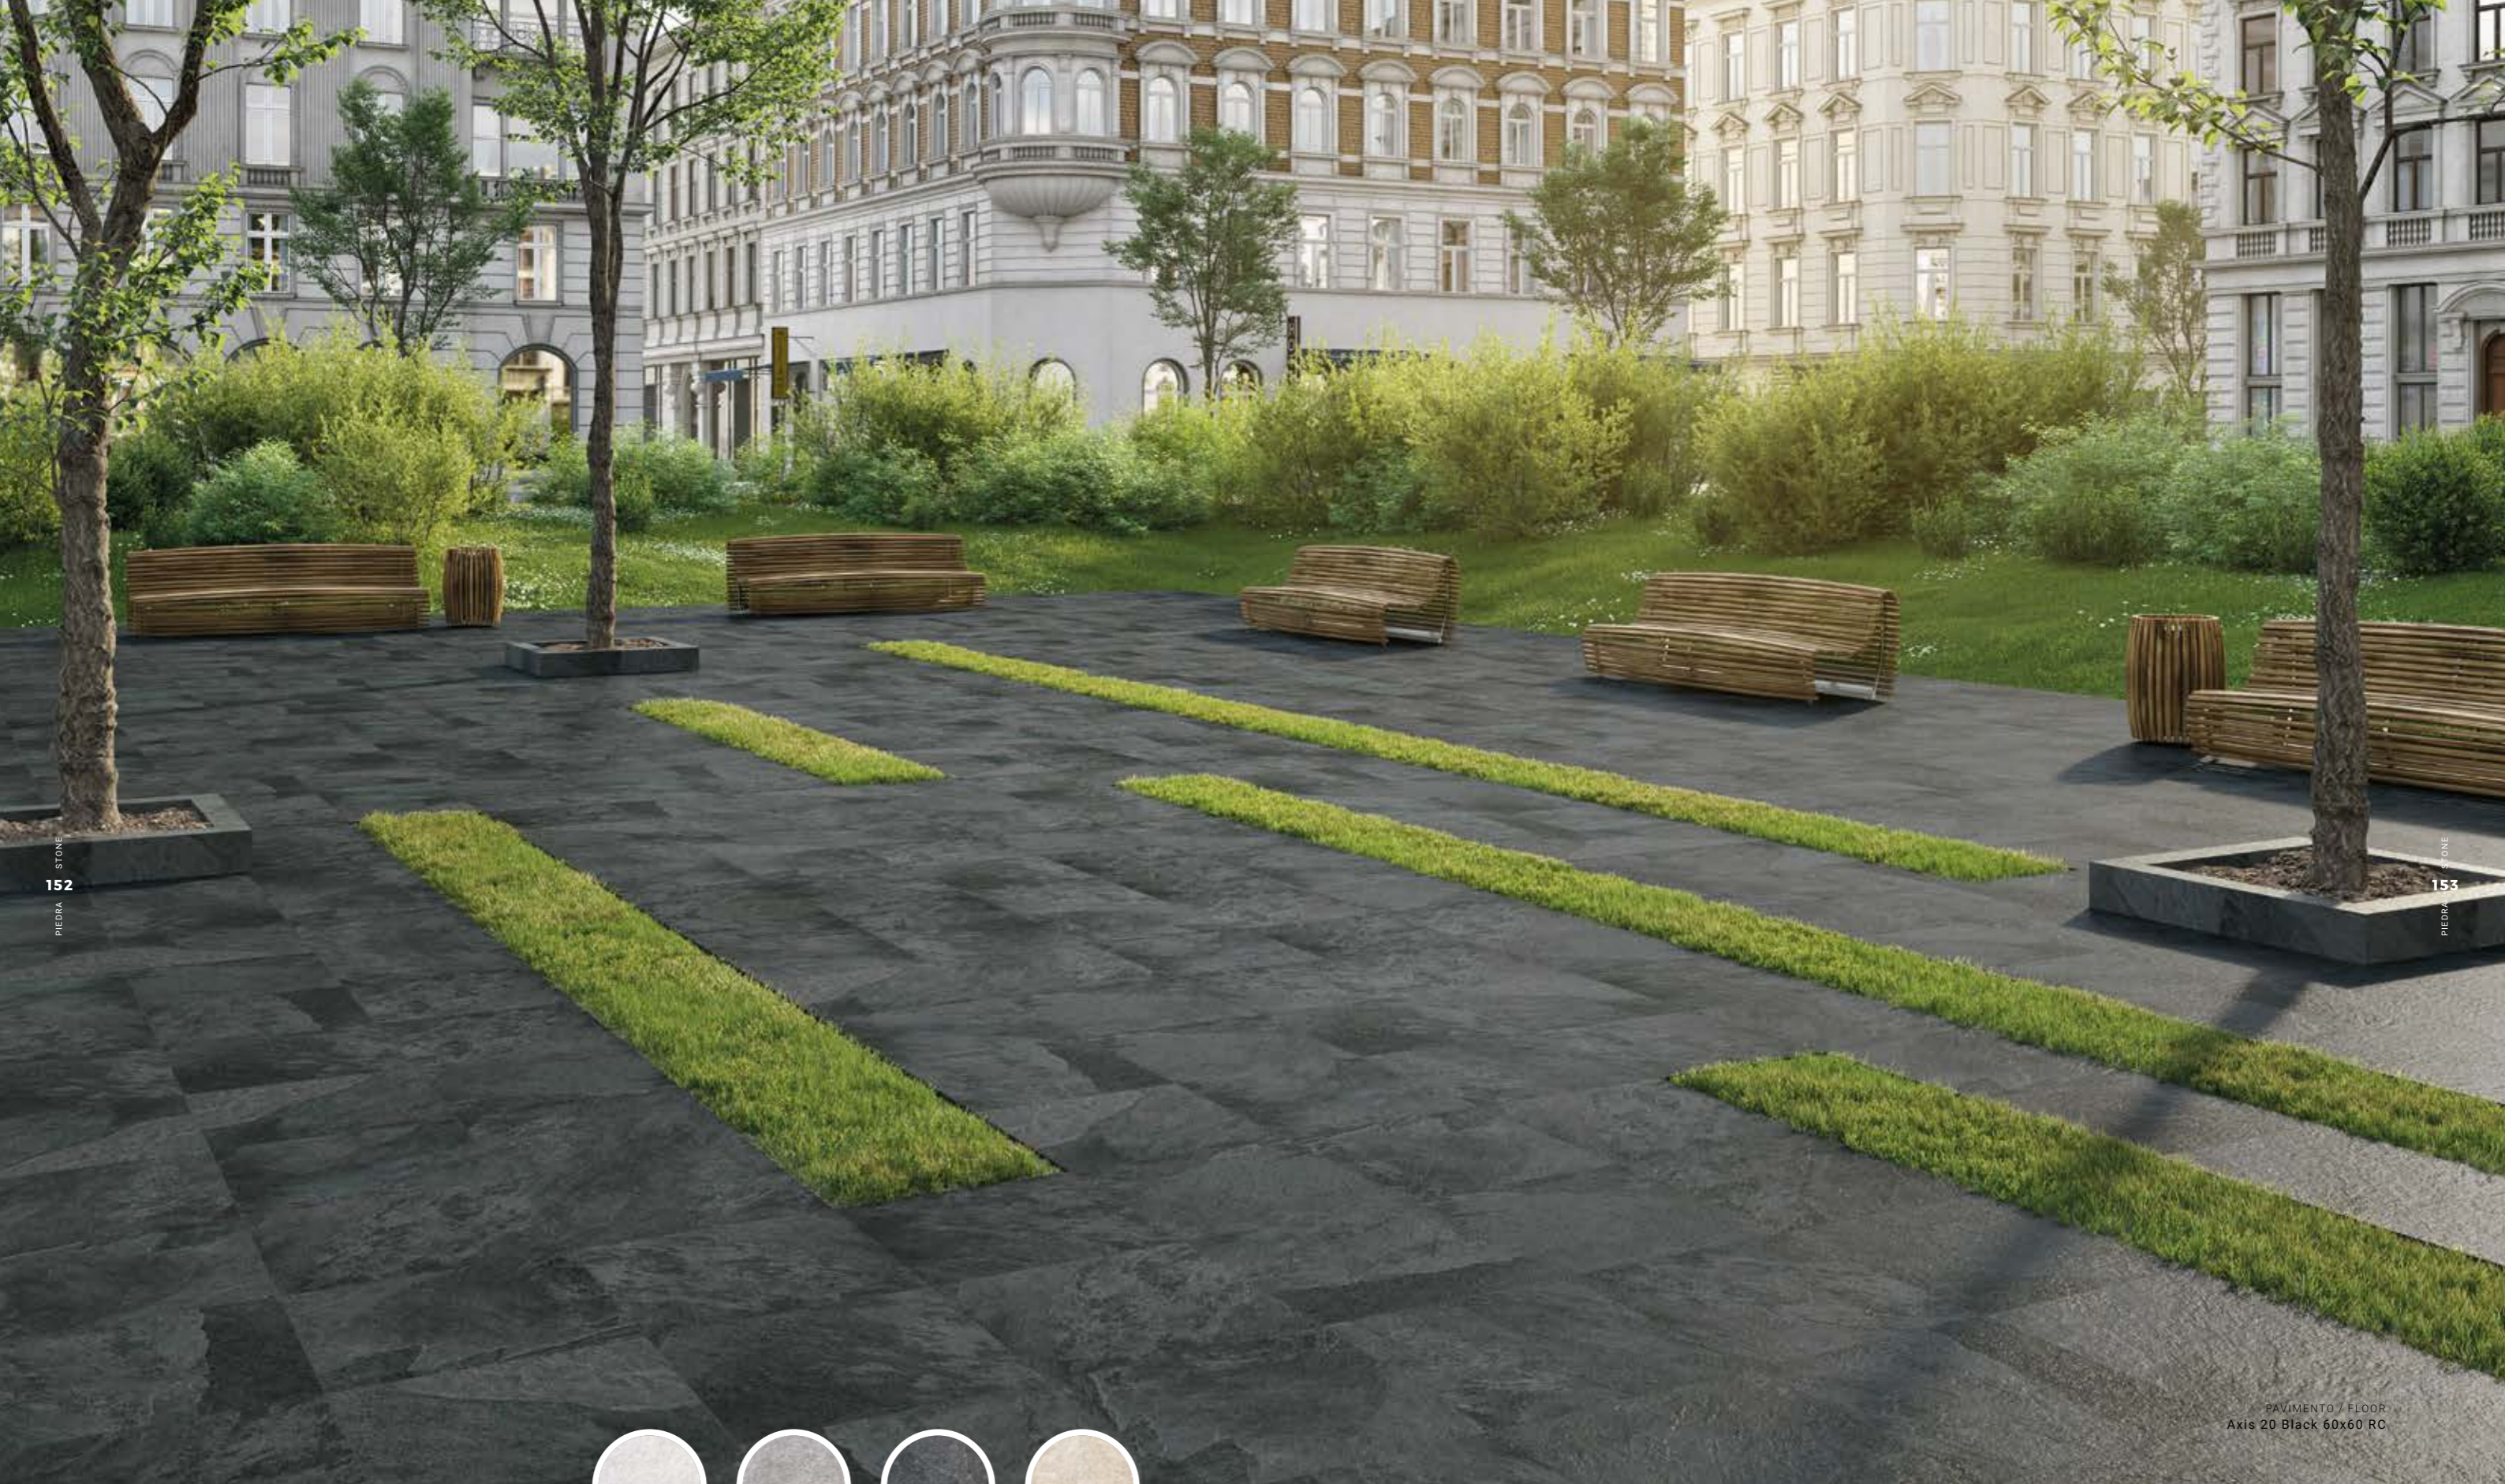

# Axis

STONE COLLECTION

PAVIMENTO / FLOOR  
Axis 20 Black 60x60 RC