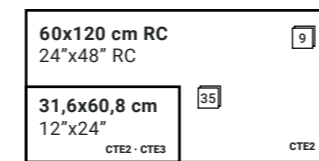

## PORCELÁNICO | PORCELAIN TILE

61x61x2 cm   24"x24"x0,8"	31,6x60,8 cm   12"x24"
60x60x2 cm RC   24"x24"x0,8" RC	60x60 cm RC   24"x24" RC
60x90x2 cm RC   24"x36"x0,8" RC	60x90 cm RC   24"x36" RC
60x120x2 cm RC   24"x48"x0,8" RC	60x120 cm RC   24"x48" RC
100x100x2 cm RC   40"x40"x0,8" RC	100x100 cm RC   40"x40" RC

# AXIS

PORCELÁNICO | PORCELAIN TILE

FORMATOS | SIZES