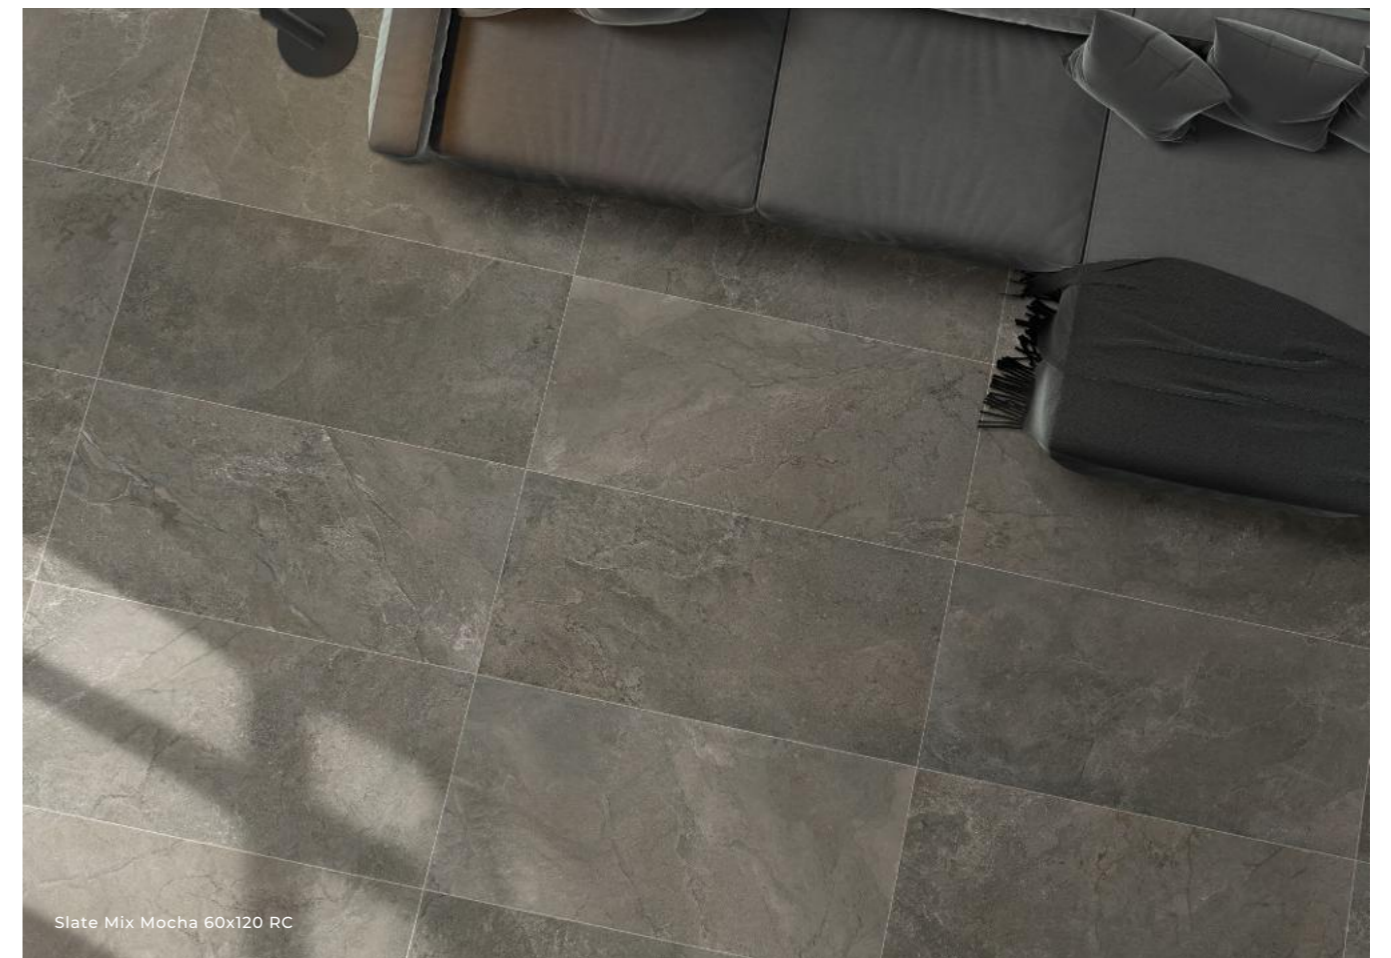

Slate Mix Mocha 60x120 RC