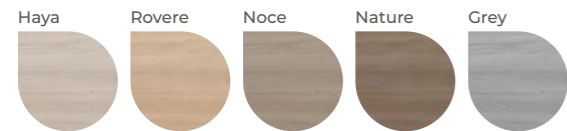

ROTTERDAM pag. 114